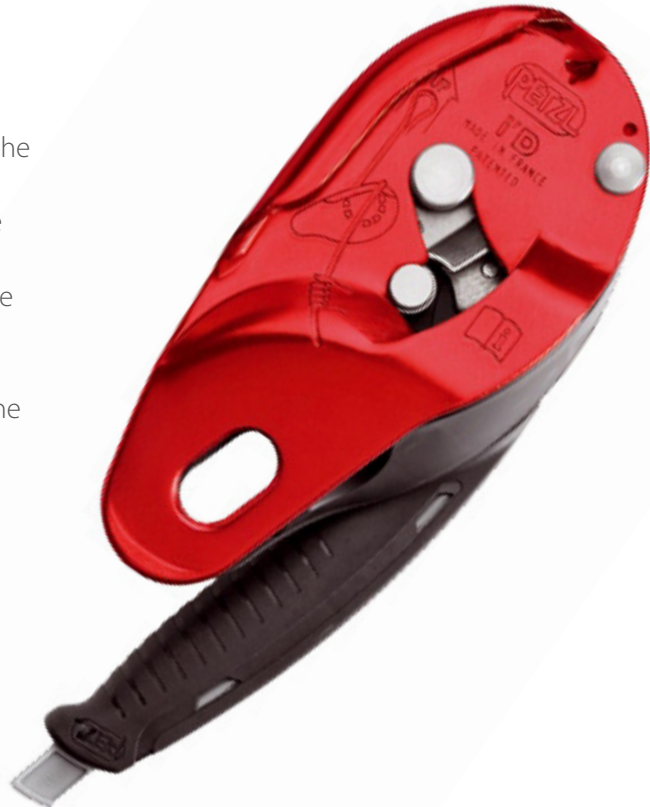

# IDL DESCENDER

This descender is designed to aid a rescuer in the retrieval of a person.

The multifunction handle allows the user almost complete freedom to unblock the rope to allow hands-on descent. The anti-panic function is engaged if the user pulls too strongly on the handle.

## KEY FEATURES

- Designed for Rescue
- Multifunction handle allows user to:
  - Unblock the rope and control descent with the hand on the free end of the rope
  - Move more easily on horizontal or low-angle terrain
  - Get into position without having to tie off the device
- Anti-Panic function is engaged if the user pulls too strongly on the handle and stops the descent automatically
- Suitable for 13mm rope
- Pivoting cam facilitates taking up the slack in the rope, can be used as a reversible haul system
- Lowers loads up to 272kg

## MATERIALS & CONSTRUCTION

- Weight of the descender is 530g
- Solid Anodised Aluminium Body
- Stainless Steel cam